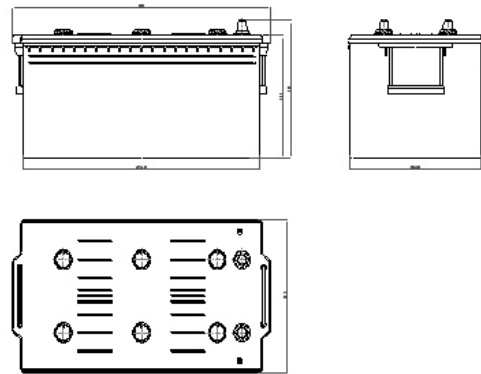

Topla Energy Truck

ORDER INFORMATION	
Short code	ET22
TAB ID	957912
DIN marking	72527
Quantity per EUR/CNT pallet	18/24 Pcs
TECHNICAL INFORMATION	
Voltage	12 V
Capacity C20	225 Ah
CCA -18°C EN	1300 A
DIMENSION AND WEIGHTS	
Length/Width/Height	518x273x214/241 mm
Total weight	56.1 kg
TECHNOLOGY	
Type	Flooded
Grid type	Casted/Concasted
Grid alloy	Sb/Ca
Separator	PE
Electrolyte	1.28 g/cm3
BOX DESIGNS	
Container type	C
Colour	Black
Base hold down	B0
Cover type	Flat
Layout	3
Terminal	1

Base hold down

Layout