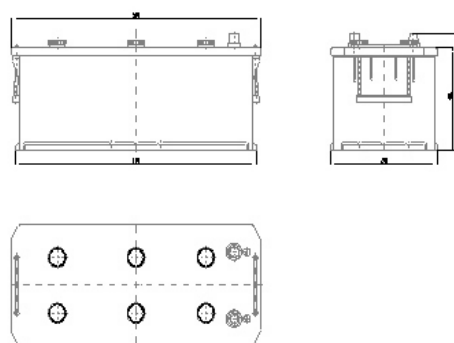

Topla Energy Truck

ORDER INFORMATION

Short code	ET14M
TAB ID	954912
DIN marking	64323
Quantity per EUR/CNT pallet	21/35 Pcs

TECHNICAL INFORMATION

Voltage	12 V
Capacity C20	143 Ah
CCA -18°C EN	900 A

DIMENSION AND WEIGHTS

Length/Width/Height	509x216x184/210 mm
Total weight	38.7 kg

TECHNOLOGY

Type	Flooded
Grid type	Casted/Concasted
Grid alloy	Sb/Ca
Separator	PE
Electrolyte	1,28 g/cm3

BOX DESIGNS

Container type	MAC143
Colour	Black
Base hold down	B3
Cover type	Flat
Layout	3
Terminal	1

Base hold down

Layout