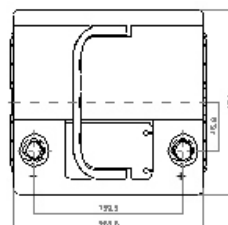

Topla Energy

ORDER INFORMATION

Short code	E45
TAB ID	108045
DIN marking	54502
Quantity per EUR/CNT pallet	72/120 Pcs

TECHNICAL INFORMATION

Voltage	12 V
Capacity C20	45 Ah
CCA -18°C EN	420 A

DIMENSION AND WEIGHTS

Length/Width/Height	207x175x175 mm
Total weight	11.3 kg

TECHNOLOGY

Type	Flooded
Grid type	Expanded/Concasted
Grid alloy	Ca/Ca
Separator	PE
Electrolyte	1.28 g/cm3

BOX DESIGNS

Container type	L1B
Colour	Red
Base hold down	B13
Cover type	Kamina
Layout	0
Terminal	1

Base hold down

Layout