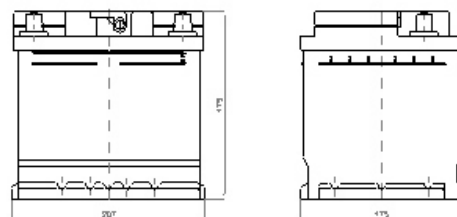

Topla Energy

ORDER INFORMATION

Short code	E45
TAB ID	108045
DIN marking	54502
Quantity per EUR/CNT pallet	72/120 Pcs

TECHNICAL INFORMATION

Voltage	12 V
Capacity C20	45 Ah
CCA -18°C EN	420 A

DIMENSION AND WEIGHTS

Length/Width/Height	207x175x175 mm
Total weight	11.3 kg

TECHNOLOGY

Type	Flooded
Grid type	Expanded/Concasted
Grid alloy	Ca/Ca
Separator	PE
Electrolyte	1.28 g/cm3

BOX DESIGNS

Container type	L1B
Colour	Red
Base hold down	B13
Cover type	Kamina
Layout	0
Terminal	1

Base hold down

Layout