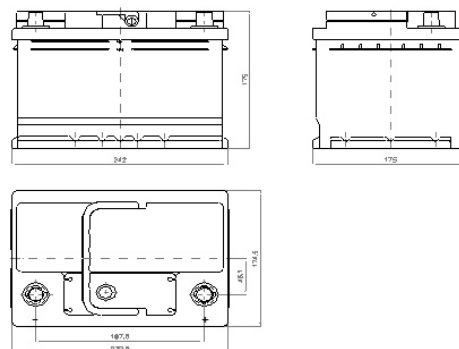

Topla Top

ORDER INFORMATION	
Short code	TT62
TAB ID	118662
DIN marking	56249 SMF
Quantity per EUR/CNT pallet	63/108 Pcs
TECHNICAL INFORMATION	
Voltage	12 V
Capacity C20	62 Ah
CCA -18°C EN	600 A
DIMENSION AND WEIGHTS	
Length/Width/Height	242x175x175 mm
Total weight	13.9 kg
TECHNOLOGY	
Type	Flooded
Grid type	Expanded/Concasted
Grid alloy	Ca/Ca
Separator	PE
Electrolyte	1,28 g/cm3
BOX DESIGNS	
Container type	L2B
Colour	Black
Base hold down	B13
Cover type	SMF
Layout	0
Terminal	1

Base hold down

Layout